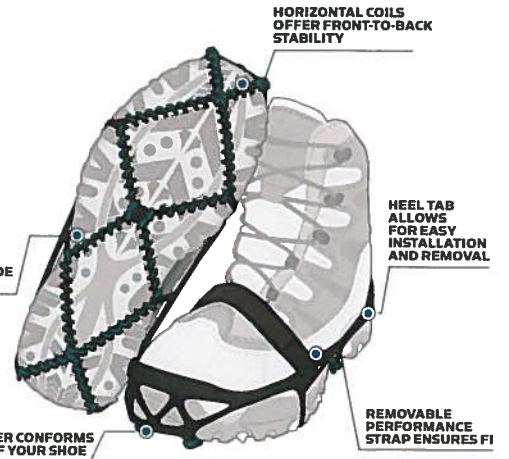

YAKTRAX®

WINTER TRACTION FOR ALL YOU DO // OUTDOOR PRODUCTS

PRO

The Yaktrax Pro will instantly give you better traction, confidence and safety on packed snow or ice. Walk, jog, or run on slick surfaces with the same stability you are accustomed to on dry surfaces. Don't let the winter weather put a damper on your outdoor activities or athletic training with the Yaktrax Pro! Key features include:

- WALK, JOG, & RUN NATURALLY ON PACKED SNOW & ICE
- SPIKELESS & ULTRA LIGHTWEIGHT DESIGN
- HELPS REDUCE THE RISK OF FALLS ON SNOW & ICE
- MADE OF NATURAL RUBBER BLEND FOR FLEXIBLE FIT
- 360° OF TRACTION WITH THE PATENTED SKID LOCK COIL SYSTEM
- ABRASION RESISTANT COILS MADE OF 1.4 MM STEEL
- CAN WITHSTAND TEMPERATURES AS LOW AS -41° C

VERTICAL COILS OFFER SIDE-TO-SIDE STABILITY

HORIZONTAL COILS OFFER FRONT-TO-BACK STABILITY

HEEL TAB ALLOWS FOR EASY INSTALLATION AND REMOVAL

DURABLE RUBBER CONFORMS TO THE SHAPE OF YOUR SHOE

REMOVABLE PERFORMANCE STRAP ENSURES FIT