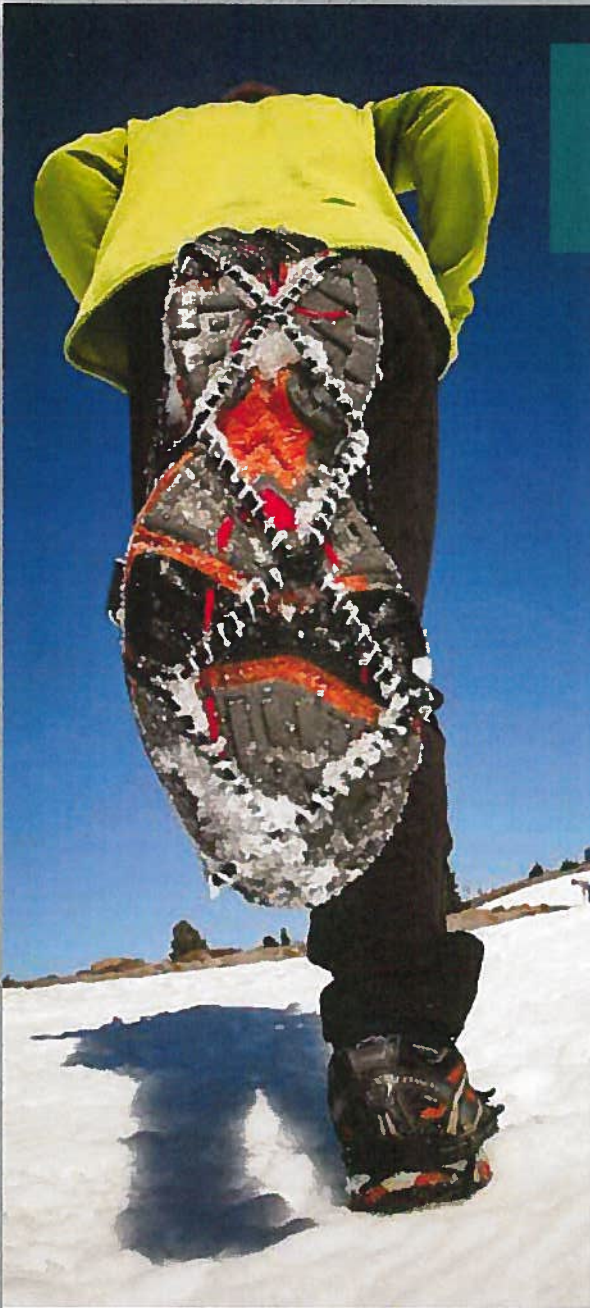

YAKTRAX®

WINTER TRACTION FOR ALL YOU DO // OUTDOOR PRODUCTS

PRO

The Yaktrax Pro will instantly give you better traction, confidence and safety on packed snow or ice. Walk, jog, or run on slick surfaces with the same stability you are accustomed to on dry surfaces. Don't let the winter weather put a damper on your outdoor activities or athletic training with the Yaktrax Pro! Key features include:

- WALK, JOG, & RUN NATURALLY ON PACKED SNOW & ICE
- SPIKELESS & ULTRA LIGHTWEIGHT DESIGN
- HELPS REDUCE THE RISK OF FALLS ON SNOW & ICE
- MADE OF NATURAL RUBBER BLEND FOR FLEXIBLE FIT
- 360° OF TRACTION WITH THE PATENTED SKID LOCK COIL SYSTEM
- ABRASION RESISTANT COILS MADE OF 1.4 MM STEEL
- CAN WITHSTAND TEMPERATURES AS LOW AS -41° C

VERTICAL COILS OFFER SIDE-TO-SIDE STABILITY

HORIZONTAL COILS OFFER FRONT-TO-BACK STABILITY

HEEL TAB ALLOWS FOR EASY INSTALLATION AND REMOVAL

DURABLE RUBBER CONFORMS TO THE SHAPE OF YOUR SHOE

REMOVABLE PERFORMANCE STRAP ENSURES FIT