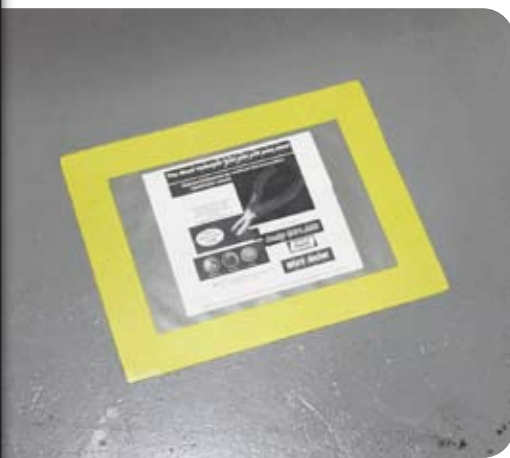

DURASTRIPE®

a quality product from
ERGOMAT

DURA VIEW

The flexible system for producing your own durable peel and stick signage. Use your printer, or even just a magic marker and a piece of paper to make your own instant DuraStripe signs with new DuraView from Ergomat!

DuraView's vivid, attention grabbing 2.5" yellow border surrounds a clear window that is sized to accommodate both US Letter and A4 sized paper inserts. Using DuraView is as simple as print, insert, peel, stick, done! Perfect for temporary or permanent floor signs, safety warnings, lean instructions, bar codes or any other information you would use a DuraStripe sign to convey, it makes good sense to keep several DuraView windows on hand for immediate response when the situation arises.