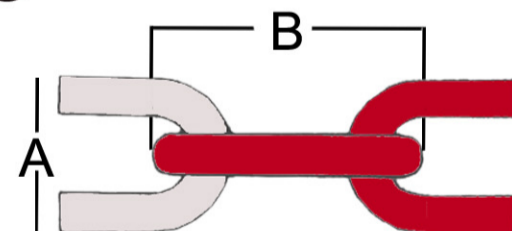

# Red and white plastic chain

Réf. 53 01 02

**Sold in a bag  
of 25 metres**

Avec poteaux ref. 53 03 01

**Manufactured from weldness  
continuous injection.**

**Chain N°8**

**Link thickness : 8 mm plastic**

**Link size : 49 mm (B) x 29 mm (A)**

Merch/530102 (GB)/07/17