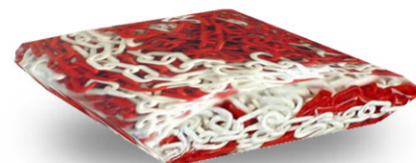

# Red and white plastic chain

Réf. 53 01 02

**Sold in a bag  
of 25 metres**

Avec poteaux ref. 53 03 01

**Manufactured from weldness  
continuous injection.**

**Chain N°8**

**Link thickness : 8 mm plastic**

**Link size : 49 mm (B) x 29 mm (A)**

Merch/530102 (GB)/07/17