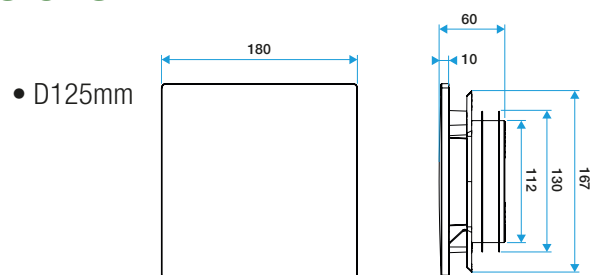

GAMME

Kit ColorLINE® D80 Blanc Flocon	11022156	
Kit ColorLINE® D125 Blanc Flocon	11022157	
Support ColorLINE® D80	11022158	
Support ColorLINE® D125	11022159	

Collection CLASSIC		
Plaque design ColorLINE® Gris Froid	11022160	
Plaque design ColorLINE® Grège	11022161	
Plaque design ColorLINE® Taupe	11022162	
Plaque design ColorLINE® Anthracite	11022163	

Collection COLORS		
Plaque design ColorLINE® Paprika	11022164	
Plaque design ColorLINE® Bleu Lagune	11022165	
Plaque design ColorLINE® Bleu Turquoise	11022166	
Plaque design ColorLINE® Prune	11022167	
Plaque design ColorLINE® Fuchsia	11022168	

Collection NATURAL		
Plaque design ColorLINE® Bois Blanc	11022169	
Plaque design ColorLINE® Chêne	11022170	
Plaque design ColorLINE® Wengé	11022171	
Plaque design ColorLINE® Aluminium Brossé	11022172	
Plaque design ColorLINE® Titane	11022173	

PERSONNALISABLE		
Plaque design ColorLINE® transparente	11022174	

DIMENSIONS