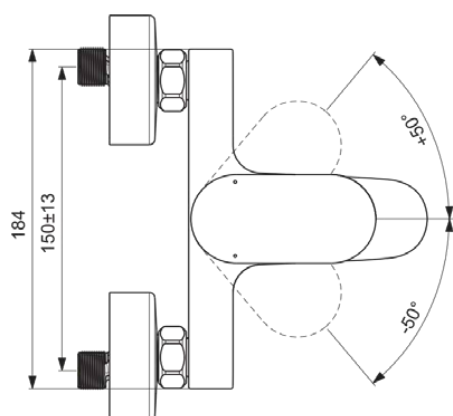

OPHIRA

D2679AA

OPHIRA | Mitigeur bain-douche apparent 207x177x120 mm, 155 mm projection finition chrome, 12 l/min (3 bar) | Click technology, FirmaFlow, SmartShine

Image & dessin technique

PORCHER

Information générale

Catégorie de produit:	Mitigeurs bain-douche
Type de produit:	Mitigeur bain-douche apparent
Marque:	Porcher
Suite:	OPHIRA
Designer:	Palomba Serafini Associati
Colour:	AA - Chrome
Finition:	Brillant
Hauteur (mm):	120
Largeur (mm):	207
Longueur / Profondeur (mm):	172 - 177
Type de fixation:	Ecrou à chapeau
Poids net (kg):	1.60
Code EAN:	3800861138631

Caractéristiques

Click technology

FirmaFlow

SmartShine

Téléchargements

- [Declaration of Conformity](#)
- [Spare Parts List](#)

Certificat de produit

Normes supplémentaires: EN 817
Diamètre de l'aérateur:

Caractéristiques produit

Nombre de rosace(s):	2
Nombre de poignées:	1
Code couleur:	AA
Finition:	chrome
Technologie Cool Body:	Non
Connecteurs S ON / OFF:	Non
Cartouche FirmaFlow:	Oui
Programmation de la de la chasse d'eau:	Non
Position de la poignée:	Partie supérieure
Modèle basse pression:	Non
Matériau:	Métal
Matériau de la/des rosace(s):	Métal
Matériau de la poignée:	Métal
Type de matériau:	Laiton
Débit maximal à 3 bar (l):	12