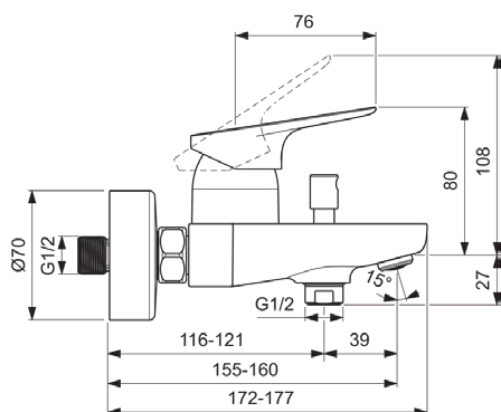

OPHIRA

D2679AA

OPHIRA | Mitigeur bain-douche apparent 207x177x120 mm, 155 mm projection finition chrome, 12 l/min (3 bar) | Click technology, FirmaFlow, SmartShine

Image & dessin technique

PORCHER

Information générale

Catégorie de produit:	Mitigeurs bain-douche
Type de produit:	Mitigeur bain-douche apparent
Marque:	Porcher
Suite:	OPHIRA
Designer:	Palomba Serafini Associati
Colour:	AA - Chrome
Finition:	Brillant
Hauteur (mm):	120
Largeur (mm):	207
Longueur / Profondeur (mm):	172 - 177
Type de fixation:	Ecrou à chapeau
Poids net (kg):	1.60
Code EAN:	3800861138631

Caractéristiques

Click technology

FirmaFlow

SmartShine

Téléchargements

- [Declaration of Conformity](#)
- [Spare Parts List](#)

Certificat de produit

Normes supplémentaires: EN 817
Diamètre de l'aérateur:

Caractéristiques produit

Nombre de rosace(s):	2
Nombre de poignées:	1
Code couleur:	AA
Finition:	chrome
Technologie Cool Body:	Non
Connecteurs S ON / OFF:	Non
Cartouche FirmaFlow:	Oui
Programmation de la de la chasse d'eau:	Non
Position de la poignée:	Partie supérieure
Modèle basse pression:	Non
Matériau:	Métal
Matériau de la/des rosace(s):	Métal
Matériau de la poignée:	Métal
Type de matériau:	Laiton
Débit maximal à 3 bar (l):	12