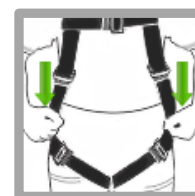

ELASTIC

**SAFET'EAR
BUCKLE x3**