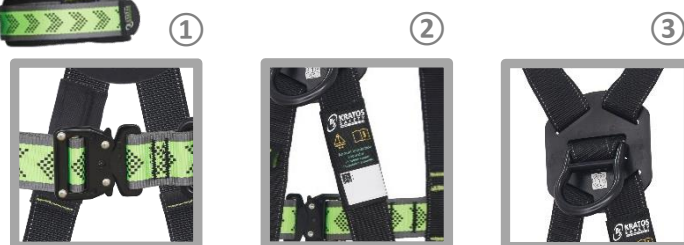

# FA 10 117 XX

**FALL INDICATOR**

● Sternal | ● Dorsal

**ELASTIC**

**SAFET'EAR  
BUCKLE x3**

<b>HS CODE</b>
63079098
<b>CARTON SIZE / PCS.</b>
60 x 40 x 24 cm / 12
<b>AET (EU) N°2777/20363-02/E00-00</b>
<b>Satra Technology Europe Ltd., N° 2777,</b> Bracetown Business Park, Clonee, Dublin, D15YN2P, Ireland
<b>MODULE D FI14/14003.01</b>
<b>SGS Fimko Oy, N°0598</b> Takomotie 8, 00380 HELSINKI, Finland
<b>AET (UKCA) N°AB0321/20390-01/E00-00</b>
<b>Satra Technology Centre, N°0321</b> Wyndham Way, Telford Way, Kettering Northamptonshire, NN16 8SD, United Kingdom
<b>MODULE D 11 IN14/14003</b>
<b>SGS United Kingdom Ltd., N°0120</b> Unit 202B, Worle Parkway, Weston-super-Mare, BS22 6WA, United Kingdom

REF.	FA 10 117 00	FA 10 117 01	FA 10 117 02
<b>SIZES</b>	S - M	M - L	L - XXL
 <b>KG</b>	MAX. 140 KG (PPE-R 11.132)		
<b>CE</b>	EN 361:2002		
<b>Attachment</b>	Dorsal (A), Sternal (A)		
	2 / 3		
<b>MAT.</b>  / 			
<b>MAT.</b>  45 mm	Polyester		
 /  / 	0 / 0 / 2		
<b>+</b>	FALL INDICATORS		
	1.47 KG	1.50 KG	1.53 KG