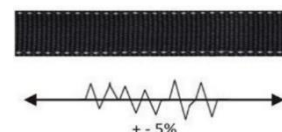

# FA 10 117 XX

**FALL INDICATOR**

● Sternal | ● Dorsal

**ELASTIC**

**SAFET'EAR  
BUCKLE x3**

<b>HS CODE</b>
63079098
<b>CARTON SIZE / PCS.</b>
60 x 40 x 24 cm / 12
<b>AET (EU) N°2777/20363-02/E00-00</b>
<b>Satra Technology Europe Ltd., N° 2777,</b> Bracetown Business Park, Clonee, Dublin, D15YN2P, Ireland
<b>MODULE D FI14/14003.01</b>
<b>SGS Fimko Oy, N°0598</b> Takomotie 8, 00380 HELSINKI, Finland
<b>AET (UKCA) N°AB0321/20390-01/E00-00</b>
<b>Satra Technology Centre, N°0321</b> Wyndham Way, Telford Way, Kettering Northamptonshire, NN16 8SD, United Kingdom
<b>MODULE D 11 IN14/14003</b>
<b>SGS United Kingdom Ltd., N°0120</b> Unit 202B, Worle Parkway, Weston-super-Mare, BS22 6WA, United Kingdom

REF.	FA 10 117 00	FA 10 117 01	FA 10 117 02
<b>SIZES</b>	S - M	M - L	L - XXL
 <b>KG</b>	MAX. 140 KG (PPE-R 11.132)		
<b>CE</b>	EN 361:2002		
<b>Attachment</b>	Dorsal (A), Sternal (A)		
	2 / 3		
<b>MAT.</b>  / 			
<b>MAT.</b>  45 mm	Polyester		
 /  / 	0 / 0 / 2		
<b>+</b>	FALL INDICATORS		
	1.47 KG	1.50 KG	1.53 KG