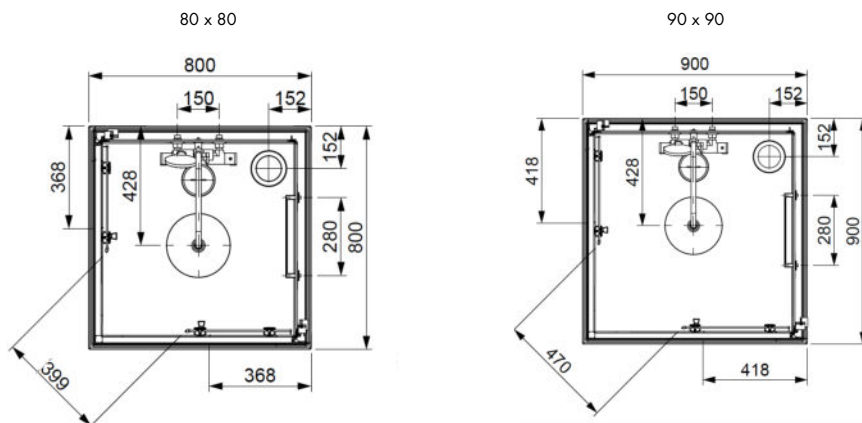

Montage
Sans SILICONE

VERSION AVANTAGE

VIDAGE :

VERSION CONFORT :

VIDAGE :

VERSION AVANTAGE

CARRÉ :

RECTANGLE :

| Dimensions | Largeur de passage | VITRAGE TRANSPARENT | | VITRAGE SÉRIGRAPHIÉ | |
|--|--------------------|---------------------|-------------|---------------------|-------------|
| | | Fond Blanc | Fond Gris | Fond Blanc | Fond Gris |
| VERSION AVANTAGE / HAUTEUR 200 - 244 cm | | | | | |
| 800 x 800 | 393 | L11KM2C0101 | L11KM2C0102 | L11KM2C0111 | L11KM2C0112 |
| 900 x 900 | 464 | L11KM2C0201 | L11KM2C0202 | L11KM2C0211 | L11KM2C0212 |
| 1000 x 800 | 474 | L11KM2R0101 | L11KM2R0102 | L11KM2R0111 | L11KM2R0112 |
| 1200 x 800 | 541 | L11KM2R0201 | L11KM2R0202 | L11KM2R0211 | L11KM2R0212 |
| 1200 x 900 | 576 | L11KM2R0301 | L11KM2R0302 | L11KM2R0311 | L11KM2R0312 |
| 1400 x 800 | 640 | L11KM2R1001 | L11KM2R1002 | L11KM2R1011 | L11KM2R1012 |
| 1600 x 800 | 750 | L11KM2R1401 | L11KM2R1402 | L11KM2R1411 | L11KM2R1412 |
| 1400 x 900 | 640 | L11KM2R1101 | L11KM2R1102 | L11KM2R1111 | L11KM2R1112 |
| 1600 x 900 | 750 | L11KM2R1501 | L11KM2R1502 | L11KM2R1511 | L11KM2R1512 |