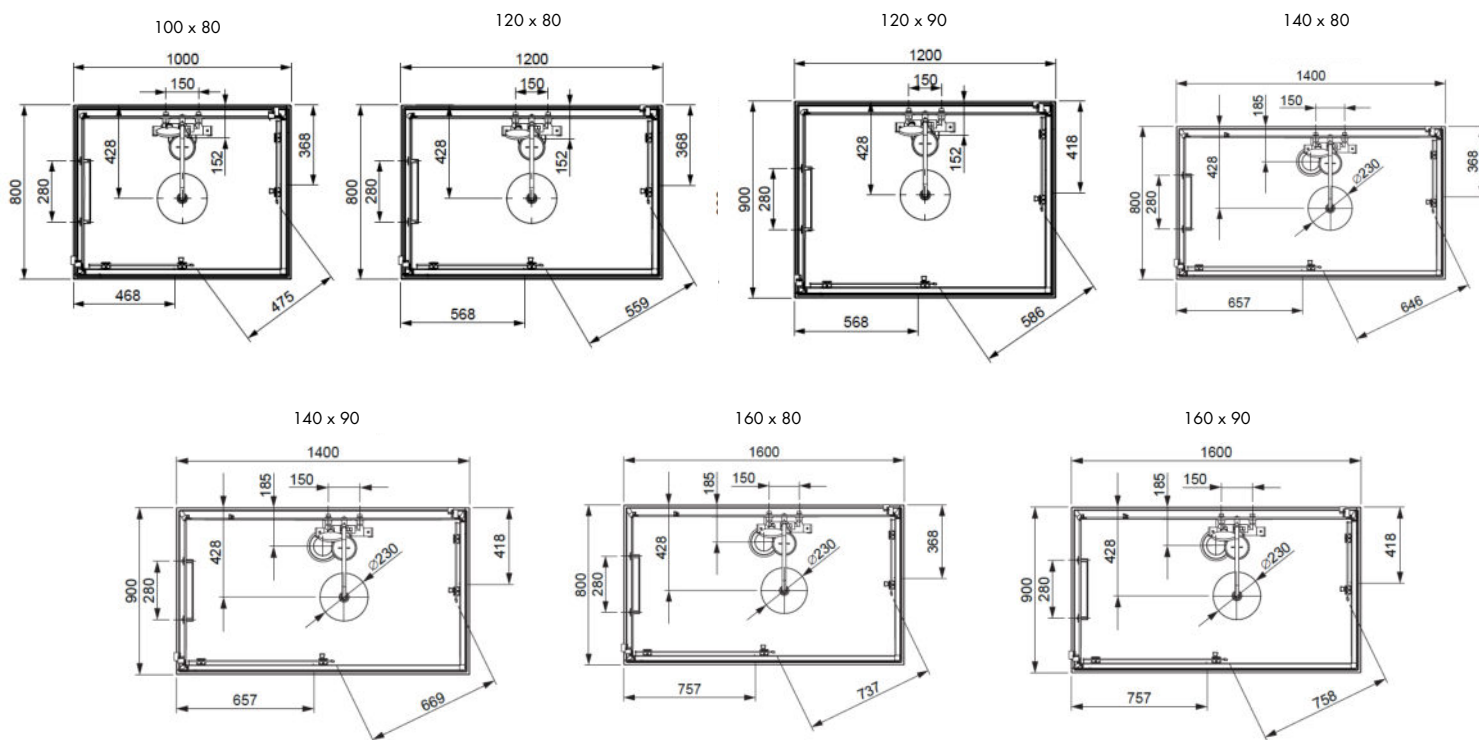

Montage
Sans SILICONE

VERSION AVANTAGE

VIDAGE :

VERSION CONFORT :

VIDAGE :

VERSION AVANTAGE

CARRÉ :

RECTANGLE :

| Dimensions | Largeur de passage | VITRAGE TRANSPARENT | | VITRAGE SÉRIGRAPHIÉ | |
|--|--------------------|---------------------|-------------|---------------------|-------------|
| | | Fond Blanc | Fond Gris | Fond Blanc | Fond Gris |
| VERSION AVANTAGE / HAUTEUR 200 - 244 cm | | | | | |
| 800 x 800 | 393 | L11KM2C0101 | L11KM2C0102 | L11KM2C0111 | L11KM2C0112 |
| 900 x 900 | 464 | L11KM2C0201 | L11KM2C0202 | L11KM2C0211 | L11KM2C0212 |
| 1000 x 800 | 474 | L11KM2R0101 | L11KM2R0102 | L11KM2R0111 | L11KM2R0112 |
| 1200 x 800 | 541 | L11KM2R0201 | L11KM2R0202 | L11KM2R0211 | L11KM2R0212 |
| 1200 x 900 | 576 | L11KM2R0301 | L11KM2R0302 | L11KM2R0311 | L11KM2R0312 |
| 1400 x 800 | 640 | L11KM2R1001 | L11KM2R1002 | L11KM2R1011 | L11KM2R1012 |
| 1600 x 800 | 750 | L11KM2R1401 | L11KM2R1402 | L11KM2R1411 | L11KM2R1412 |
| 1400 x 900 | 640 | L11KM2R1101 | L11KM2R1102 | L11KM2R1111 | L11KM2R1112 |
| 1600 x 900 | 750 | L11KM2R1501 | L11KM2R1502 | L11KM2R1511 | L11KM2R1512 |