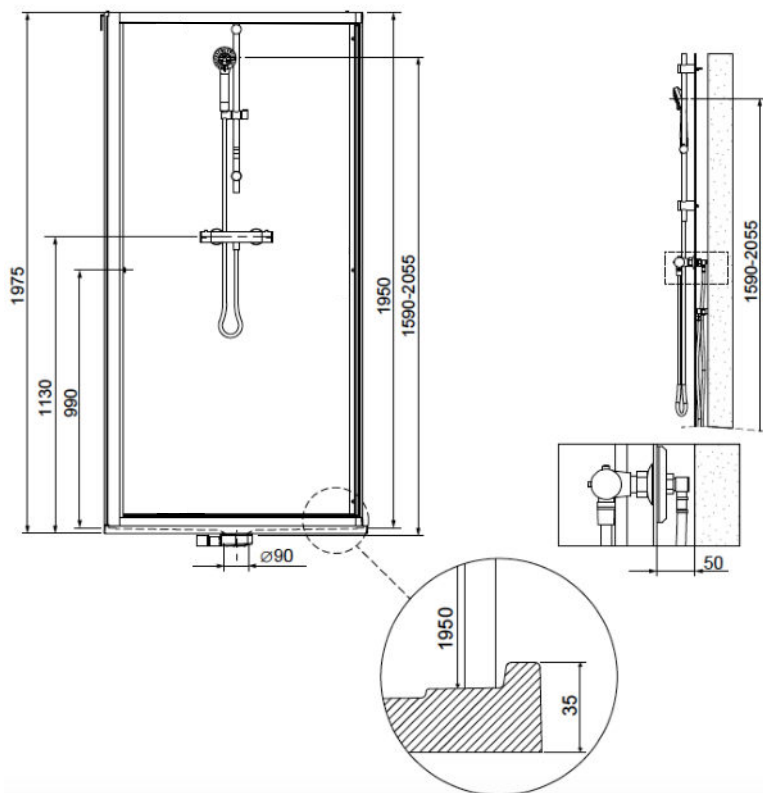

Montage
Sans SILICONE

VERSION AVANTAGE

VIDAGE :

VERSION CONFORT :

VIDAGE :

VERSION AVANTAGE

CARRÉ :

RECTANGLE :

| Dimensions | Largeur de passage | VITRAGE TRANSPARENT | | VITRAGE SÉRIGRAPHIÉ | |
|--|--------------------|---------------------|-------------|---------------------|-------------|
| | | Fond Blanc | Fond Gris | Fond Blanc | Fond Gris |
| VERSION AVANTAGE / HAUTEUR 200 - 244 cm | | | | | |
| 800 x 800 | 393 | L11KM2C0101 | L11KM2C0102 | L11KM2C0111 | L11KM2C0112 |
| 900 x 900 | 464 | L11KM2C0201 | L11KM2C0202 | L11KM2C0211 | L11KM2C0212 |
| 1000 x 800 | 474 | L11KM2R0101 | L11KM2R0102 | L11KM2R0111 | L11KM2R0112 |
| 1200 x 800 | 541 | L11KM2R0201 | L11KM2R0202 | L11KM2R0211 | L11KM2R0212 |
| 1200 x 900 | 576 | L11KM2R0301 | L11KM2R0302 | L11KM2R0311 | L11KM2R0312 |
| 1400 x 800 | 640 | L11KM2R1001 | L11KM2R1002 | L11KM2R1011 | L11KM2R1012 |
| 1600 x 800 | 750 | L11KM2R1401 | L11KM2R1402 | L11KM2R1411 | L11KM2R1412 |
| 1400 x 900 | 640 | L11KM2R1101 | L11KM2R1102 | L11KM2R1111 | L11KM2R1112 |
| 1600 x 900 | 750 | L11KM2R1501 | L11KM2R1502 | L11KM2R1511 | L11KM2R1512 |