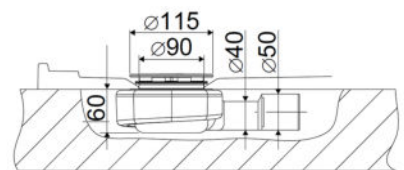

Montage
Sans SILICONE

VERSION AVANTAGE

VIDAGE :

VERSION CONFORT :

VIDAGE :

VERSION AVANTAGE

CARRÉ :

RECTANGLE :

| Dimensions | Largeur de passage | VITRAGE TRANSPARENT | | VITRAGE SÉRIGRAPHIÉ | |
|--|--------------------|---------------------|-------------|---------------------|-------------|
| | | Fond Blanc | Fond Gris | Fond Blanc | Fond Gris |
| VERSION AVANTAGE / HAUTEUR 200 - 244 cm | | | | | |
| 800 x 800 | 393 | L11KM2C0101 | L11KM2C0102 | L11KM2C0111 | L11KM2C0112 |
| 900 x 900 | 464 | L11KM2C0201 | L11KM2C0202 | L11KM2C0211 | L11KM2C0212 |
| 1000 x 800 | 474 | L11KM2R0101 | L11KM2R0102 | L11KM2R0111 | L11KM2R0112 |
| 1200 x 800 | 541 | L11KM2R0201 | L11KM2R0202 | L11KM2R0211 | L11KM2R0212 |
| 1200 x 900 | 576 | L11KM2R0301 | L11KM2R0302 | L11KM2R0311 | L11KM2R0312 |
| 1400 x 800 | 640 | L11KM2R1001 | L11KM2R1002 | L11KM2R1011 | L11KM2R1012 |
| 1600 x 800 | 750 | L11KM2R1401 | L11KM2R1402 | L11KM2R1411 | L11KM2R1412 |
| 1400 x 900 | 640 | L11KM2R1101 | L11KM2R1102 | L11KM2R1111 | L11KM2R1112 |
| 1600 x 900 | 750 | L11KM2R1501 | L11KM2R1502 | L11KM2R1511 | L11KM2R1512 |