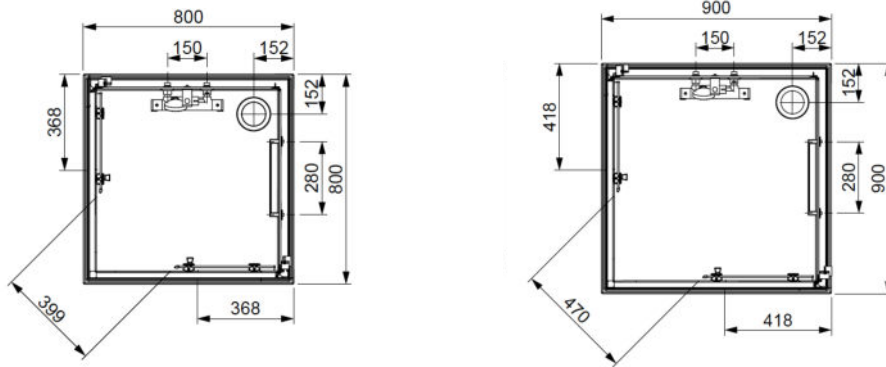

VERSION CONFORT :

CARRÉ :