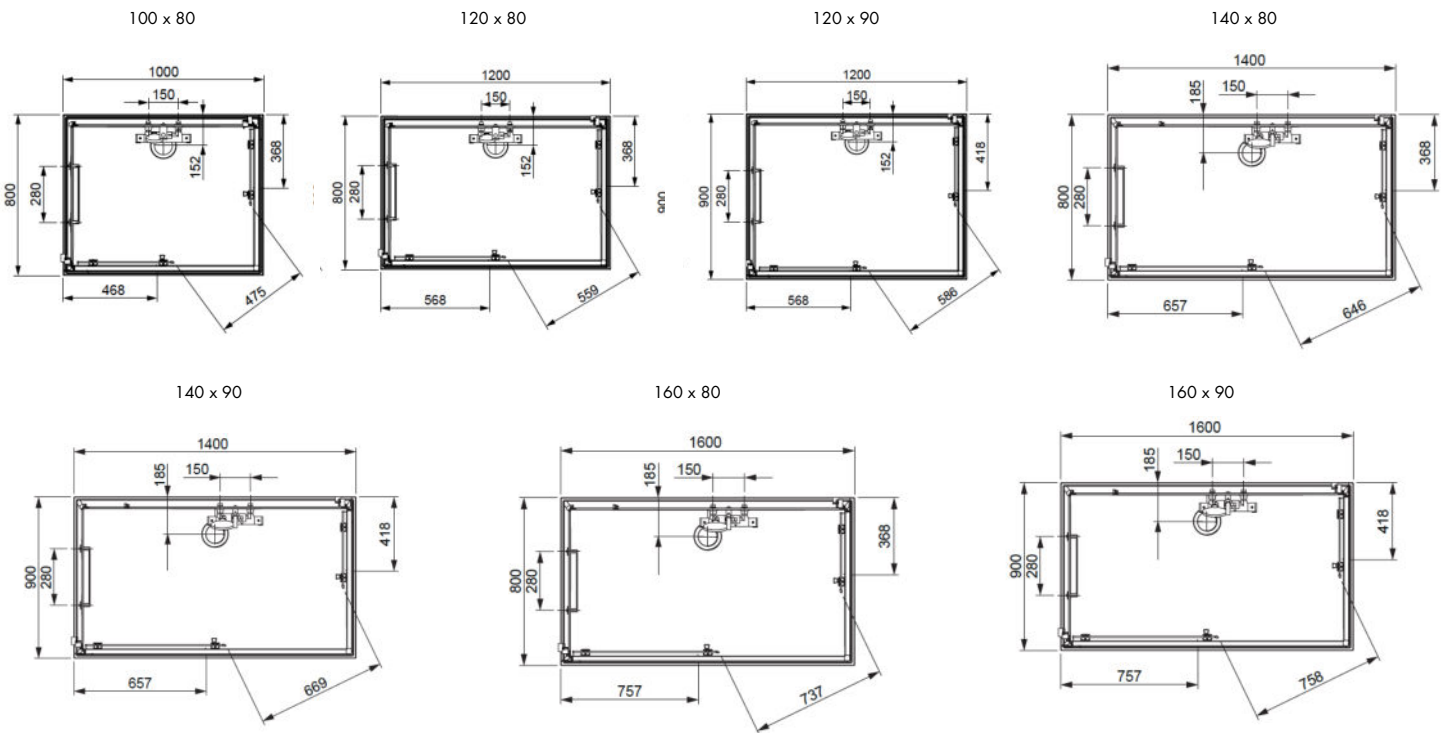

RECTANGLE :

Dimensions	Largeur de passage	VITRAGE TRANSPARENT		VITRAGE SÉRIGRAPHIÉ	
		Fond Blanc	Fond Gris	Fond Blanc	Fond Gris
VERSION CONFORT / HAUTEUR 195 - 205,5 cm					
800 x 800	393	L11KM2C0101C	L11KM2C0102C	L11KM2C0111C	L11KM2C0112C
900 x 900	464	L11KM2C0201C	L11KM2C0202C	L11KM2C0211C	L11KM2C0212C
1000 x 800	474	L11KM2R0101C	L11KM2R0102C	L11KM2R0111C	L11KM2R0112C
1200 x 800	541	L11KM2R0201C	L11KM2R0202C	L11KM2R0211C	L11KM2R0212C
1200 x 900	576	L11KM2R0301C	L11KM2R0302C	L11KM2R0311C	L11KM2R0312C
1400 x 800	640	L11KM2R1001C	L11KM2R1002C	L11KM2R1011C	L11KM2R1012C
900 x 900	750	L11KA2C0401C	L11KA2C0402C	L11KA2C0411C	L11KA2C0412C
1400 x 900	640	L11KM2R1401C	L11KM2R1402C	L11KM2R1411C	L11KM2R1412C
1600 x 900	750	L11KM2R1101C	L11KM2R1102C	L11KM2R1111C	L11KM2R1112C