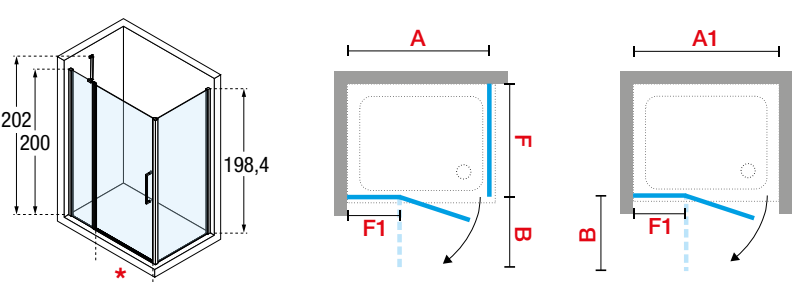

YOUNG 2.0 2P+F

SHOWER DOOR, 1 HINGED DOOR + 1 FIXED PANEL IN LINE
FOR RECESS INSTALLATION OR COMBINED WITH THE SIDE PANEL(F1B) SHOWN ON THIS PAGE

Dimensions					Code	Glass			Profile type	
Actual dimensions		Fix panel in line	Access	Projection		1	2	4	B	K
With side panel	For recess					Clear	Aqua	Satin	Silver	Chrome
A	A1	F1	*	B						

DOOR										
78 ↔ 82	77 ↔ 81	20 ↔ 22	51	51	Y22P77-					
88 ↔ 92	87 ↔ 91	20 ↔ 22	61	61	Y22P87-	●				
98 ↔ 102	97 ↔ 101	20 ↔ 22	71	71	Y22P97-	●				
108 ↔ 112	107 ↔ 111	20 ↔ 22	81	81	Y22P107-	●				
118 ↔ 122	117 ↔ 121	40 ↔ 42	71	71	Y22P117-	●				
138 ↔ 142	137 ↔ 141	40 ↔ 42	91	91	Y22P137-					

SIDE PANEL										
F1										
STANDARD										
70	67 ↔ 69	◇	◇	◇	Y2F1B67-	●				
76	73 ↔ 75	◇	◇	◇	Y2F1B73-	●				
80	77 ↔ 79	◇	◇	◇	Y2F1B77-	●				
90	87 ↔ 89	◇	◇	◇	Y2F1B87-	●				
100	97 ↔ 99	◇	◇	◇	Y2F1B97-	●				
120	117 ↔ 119	◇	◇	◇	Y2F1B117-	●				
OTHER SIZES										
◇	57 ↔ 59	◇	◇	◇	Y2F1B57-					
◇	59 ↔ 61	◇	◇	◇	Y2F1B59-					
◇	65 ↔ 67	◇	◇	◇	Y2F1B65-					
◇	69 ↔ 71	◇	◇	◇	Y2F1B69-					
◇	75 ↔ 77	◇	◇	◇	Y2F1B75-	●				
◇	79 ↔ 81	◇	◇	◇	Y2F1B79-	●				
◇	85 ↔ 87	◇	◇	◇	Y2F1B85-	●				
◇	89 ↔ 91	◇	◇	◇	Y2F1B89-	●				
◇	95 ↔ 97	◇	◇	◇	Y2F1B95-					
◇	99 ↔ 101	◇	◇	◇	Y2F1B99-					
◇	119 ↔ 121	◇	◇	◇	Y2F1B119-					
*H 140 ↓ 200	L 20 ↔ 120	SPECIAL			Y2F1BSP					

* Special side panel must be ordered the same height as the door
For installation with fixed panel must order support bar R80LOU450-K (p. 112, see picture on the right)

OPTIONAL

"T" BAR KIT

Profile	Code
White	R80Y22P15T-D
Silver	R80Y22P15T-B
Chrome	R80Y22P15T-K
Black	R80Y22P15T-H

● IN STOCK UK
(Other products) please check availability

Construction of the Code: **Code** + **Glass** + **Profile** = Final product Code