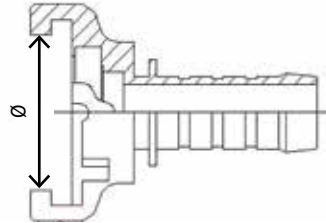

Express

NFE 29 573

MATERIAL MATIÈRE MATERIAL

BR = Brass *Laiton Latón*

ST = Steel *Acier Acero*

SS = Stainless steel *Inox*

SIZE DIMENSIONS DIMENSIONES

From DN 1/4" to DN 1" 1/4

THREAD FILETAGE ROSCA

BSPP/NF ISO 228-1

GASKETS JOINTS JUNTA

NBR

DN	Ø
1/4"	40,5
1/2"	
3/4"	
1"	
1"1/4"	

AL = Aluminium BR = Brass Laiton Latón ST = Steel Acier Acero SS = Stainless steel Inox PP = Polypropylene

Trelleborg Fittings 2018

		DN coupling Diam. raccord Diam. racor	DN shank Diam. douille Diam. espiga	Ref.	Notes
	Serrated hose shank. NBR gasket. Annelé. Joint NBR. <i>Acanalado. Junta NBR.</i>	BR	9	5102313	
			13	5102312	
			16	5101755	
			19	5101756	
			25	5101757	
	Female thread. NBR gasket. Fileté femelle. Joint NBR. <i>Rosca hembra. Junta NBR.</i>	BR	1/4"	5102309	
			1/2"	5101752	
			3/4"	5101753	
			1"	5101754	
			1"1/4	5105103	
	Male thread. NBR gasket. Fileté mâle. Joint NBR. <i>Rosca macho. Junta NBR.</i>	BR	1/4"	5102306	
			1/2"	5101749	
			3/4"	5101750	
			1"	5101751	
			1"1/4	5102308	
	Cap Express. NBR gasket. Bouchon Express. Joint NBR. <i>Tapon Express. Junta NBR.</i>	BR		5102317	
	Serrated hose shank. NBR gasket. Annelée. Joint NBR. <i>Acanalado. Junta NBR.</i>	SS 316	16	5101555	
			19	5101556	
			25	5101557	
	Female thread. NBR gasket. Fileté femelle. Joint NBR. <i>Rosca hembra. Junta NBR.</i>	SS 316	1/2"	5101552	
			3/4"	5101553	
			1"	5101554	
	Male thread. NBR gasket. Fileté mâle. Joint NBR. <i>Rosca macho. Junta NBR.</i>	SS 316	1/2"	5101549	
			3/4"	5101550	
			1"	5101551	
	Express BW. NBR gasket. Express BW. Joint NBR. <i>Express BW. Junta NBR.</i>	SS 316	33,7	5102259	
	Cap Express. NBR gasket. Bouchon Express. Joint NBR. <i>Tapon Express. Junta NBR.</i>	SS 316		5101558	