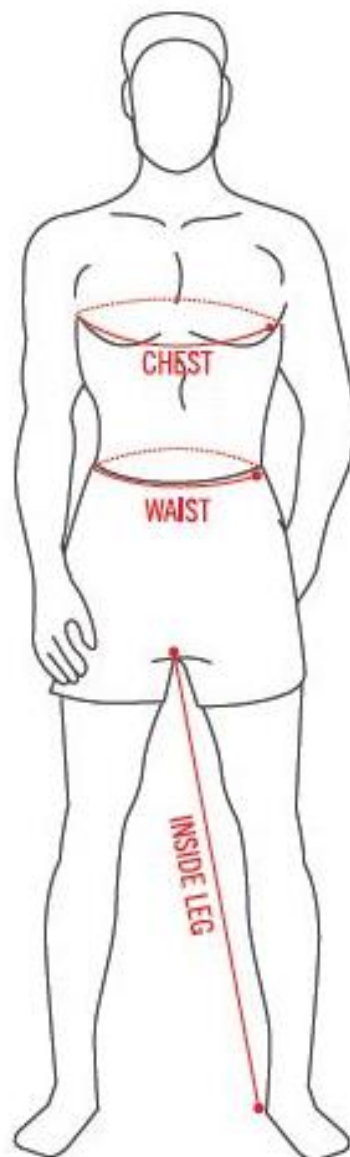

ALL MEASURES ARE BODY MEASUREMENTS

PLEASE NOTE!

### TROUSERS

ORDERING SIZE	30	32	34	36	38	40	42
TO FIT WAIST (IN)	30	32	34	36	38	40	42
TO FIT WAIST (CM)	76	81	86	91	96	102	107
EUROPEAN SIZE	30	32	34	36	38	40	42
HOLLAND	46	48	50	52	54	56	58
GERMANY	46	48	50	52	54	56	58
SCANDINAVIA	46	48	50	52	54	56	58
FRANCE	38	40	42/44	46	48	50	52/54
PORTUGAL	38	40	42/44	46	48	50	52/54
WAIST SIZE	30	32	34	36	38	40	42
LEG LENGTH - 29 (SHORT)	30	32	34	36	38	40	42
LEG LENGTH - 31 (REG)	30	32	34	36	38	40	42
LEG LENGTH - 33 (LONG)	30	32	34	36	38	40	42

### JACKETS/ TOPS

ORDERING SIZE	S	M	L	XL	XXL	XXXL
TO FIT CHEST (IN)	38	40	42	44	46	48
TO FIT CHEST (CM)	96	102	107	112	117	122
EUROPEAN SIZE	48/50	50/52	52/54	56	58	60