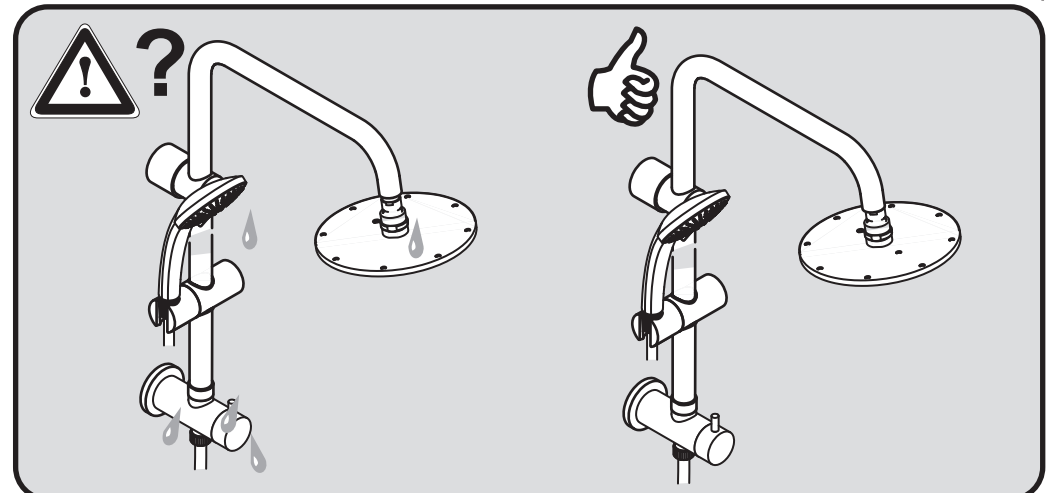

**IDEALDUO**

**A 5691 ..**

0917 / A 866 430  
 (+ A 865 612)

Made in Germany

Ideal Standard International NV  
 Corporate Village - Gent Building  
 Da Vincilaan 2  
 1935 Zaventem  
 Belgium

www.idealstandardinternational.com