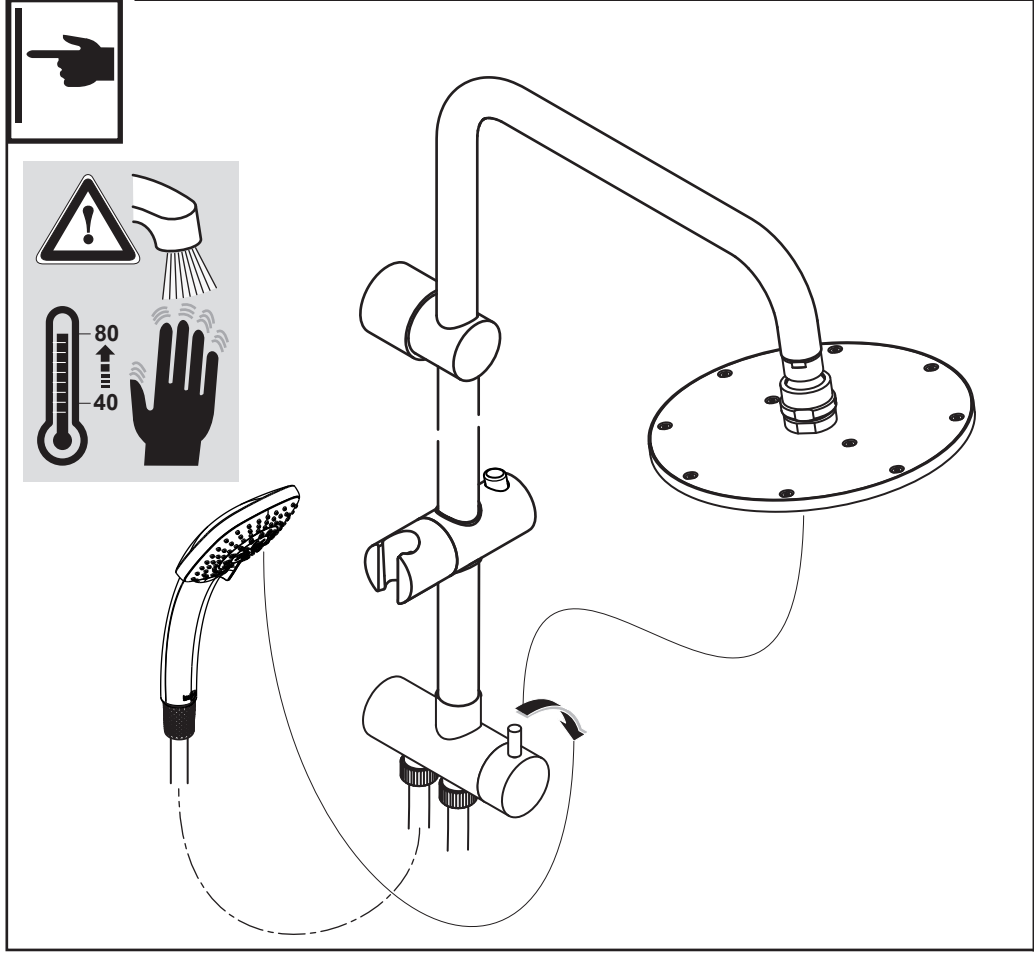

**IDEALDUO**

**A 5691 ..**

0917 / A 866 430  
 (+ A 865 612)

Made in Germany

Ideal Standard International NV  
 Corporate Village - Gent Building  
 Da Vincilaan 2  
 1935 Zaventem  
 Belgium

www.idealstandardinternational.com