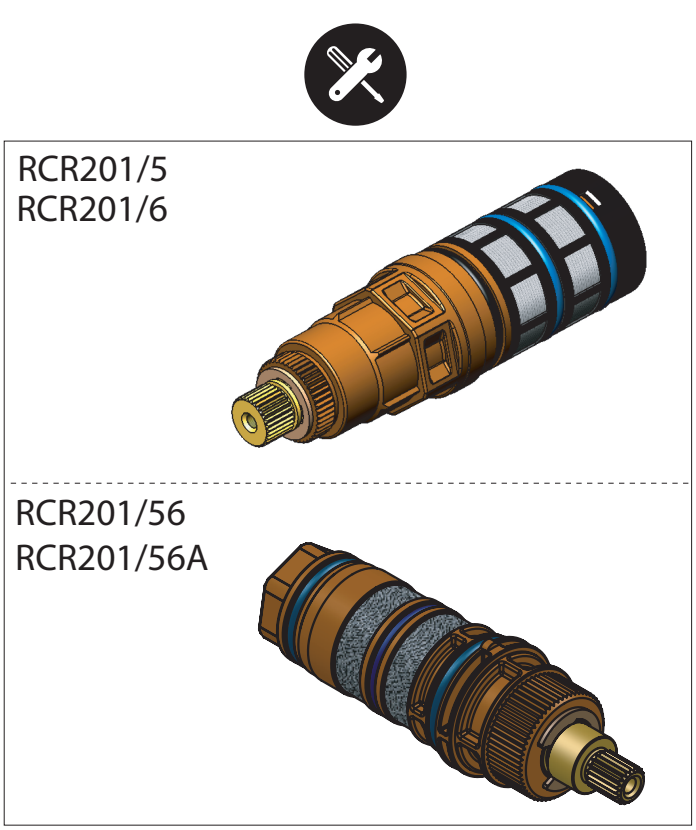

38

P bar

MAX 10

0,5 MIN

5

T °C

MAX 80

65 45

! RFI201/5

IISTR00201/5#—NEU

REV2.12/2019