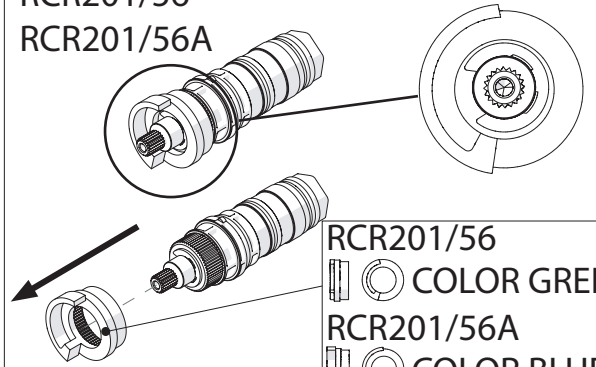

RCR201/5

RCR201/6

 MAX 50° C

RCR201/56
RCR201/56A

-  COLOR GREEN ●
-  COLOR BLUE ●

RCR201/5
RCR201/6

RCR201/5

RCR201/6